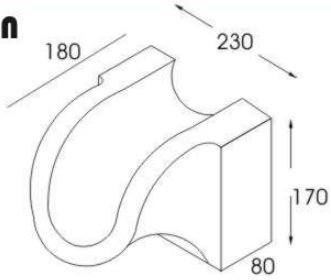

Water Spout Type 003

MODCON