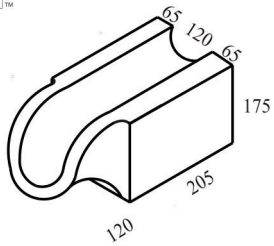

Water spout Type 003A LARGE